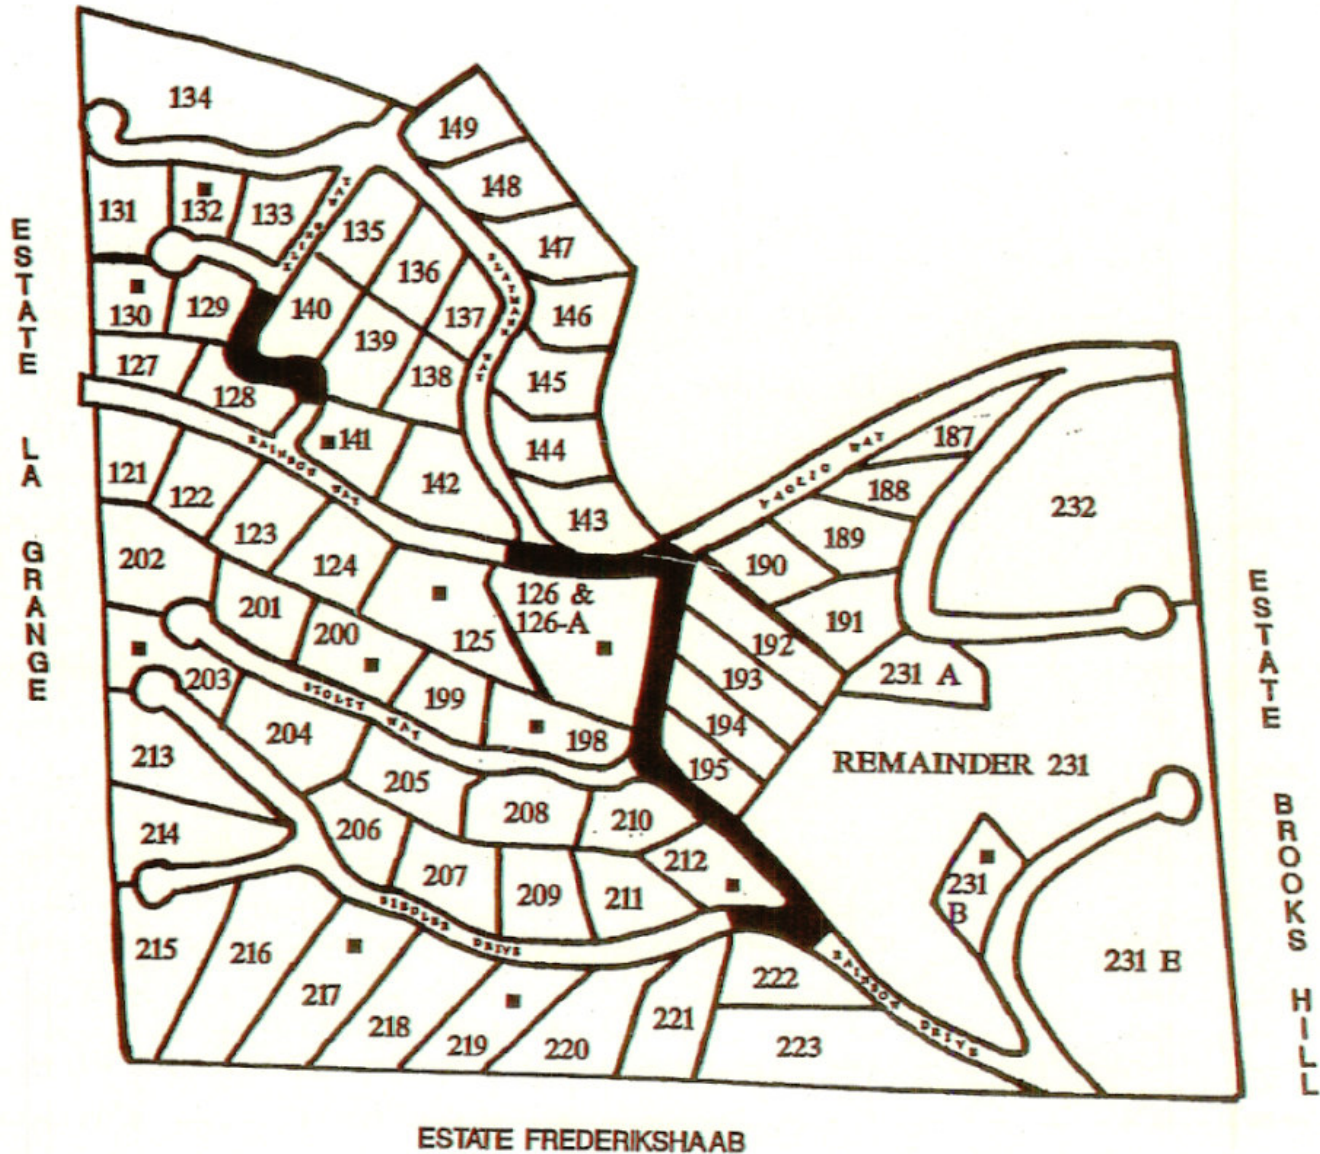

ESTATE LITTLE LA GRANGE

WESTEND QUARTER, ST. CROIX

REMAINDER OF ESTATE
LITTLE LA GRANGE
(See next map)

ESTATE FREDERIKSHAAB

LEGEND

	PAVED ROAD
	UNPAVED ROAD
	STRUCTURE
	SUGAR MILL
	RUINS

APPROXIMATE SCALE: 1" = 350'